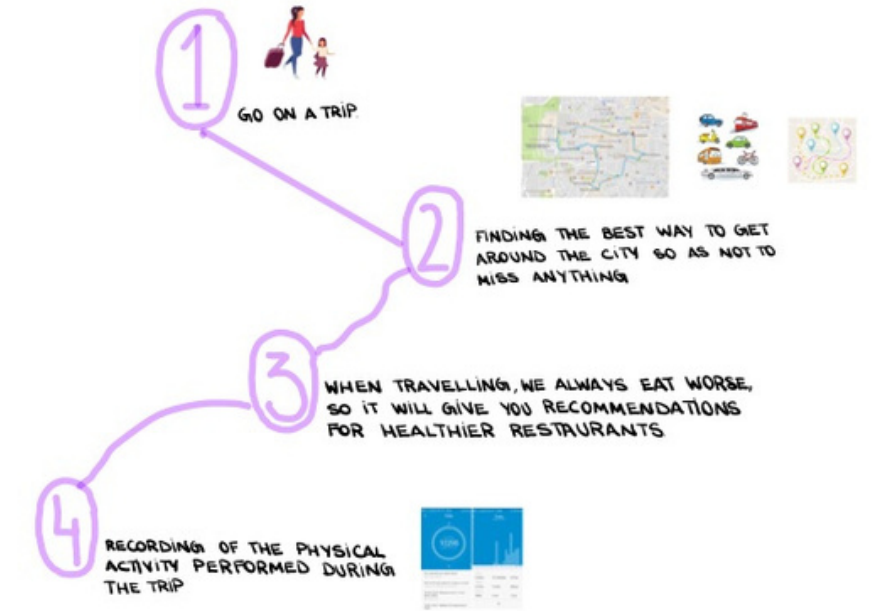

tecnun
Universidad
de Navarra

WEAK 04

TEAM 14

The Global Studio 2021

1kit

HAND BACKPACK

Focused on a traveler who doesn't need to carry a lot of weight, just carry his objects.

Easy to travel with.
Lighter and flatter concept.

INCLUDING

SMART MAP

INTERACTIVE GUIDE An App

- ↳ Inform about the KM travelled and CALORIES burned.
- ↳ Provide us with RESTAURANTS near us according to our preferences
- ↳ Will tell us the BEST WAY to travel depending on the places we want to visit within the same city.
- ↳ Provide TRANSPORTATION options indicating physical exercise that is performed with each of them.

MORE CAPACITY

Where we usually carry:

- CHARGERS
- CAMERA
- NOTEBOOK
- SUNGLASSES
- DOCUMENTS
- LOCK

INCLUDING:

SMART MAP

INTERACTIVE GUIDE

An App

↳ Inform about the KM travelled and CALORIES burned.

↳ Provide us with RESTAURANTS near us according to our preferences

↳ Will tell us the BEST WAY to travel depending on the places we want to visit within the same city.

↳ Provide TRANSPORTATION options indicating physical exercise that is performed with each of them.