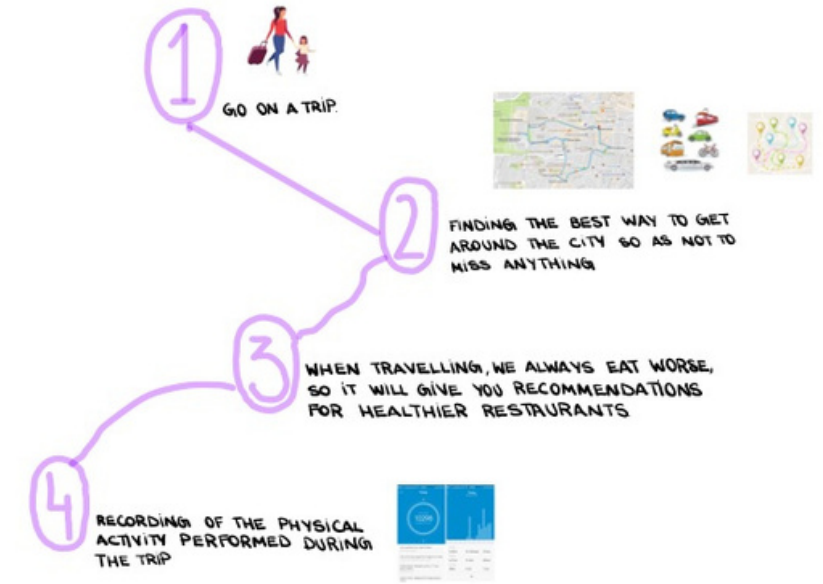

MORE CAPACITY

Where we usually carry:

- CHARGERS
- CAMERA
- NOTEBOOK
- SUNGLASSES
- DOCUMENTS
- LOCK

INCLUDING:

SMART MAP

INTERACTIVE GUIDE

An App

↳ Inform about the KM travelled and CALORIES burned.

↳ Provide us with RESTAURANTS near us according to our preferences

↳ Will tell us the BEST WAY to travel depending on the places we want to visit within the same city.

↳ Provide TRANSPORTATION options indicating physical exercise that is performed with each of them.